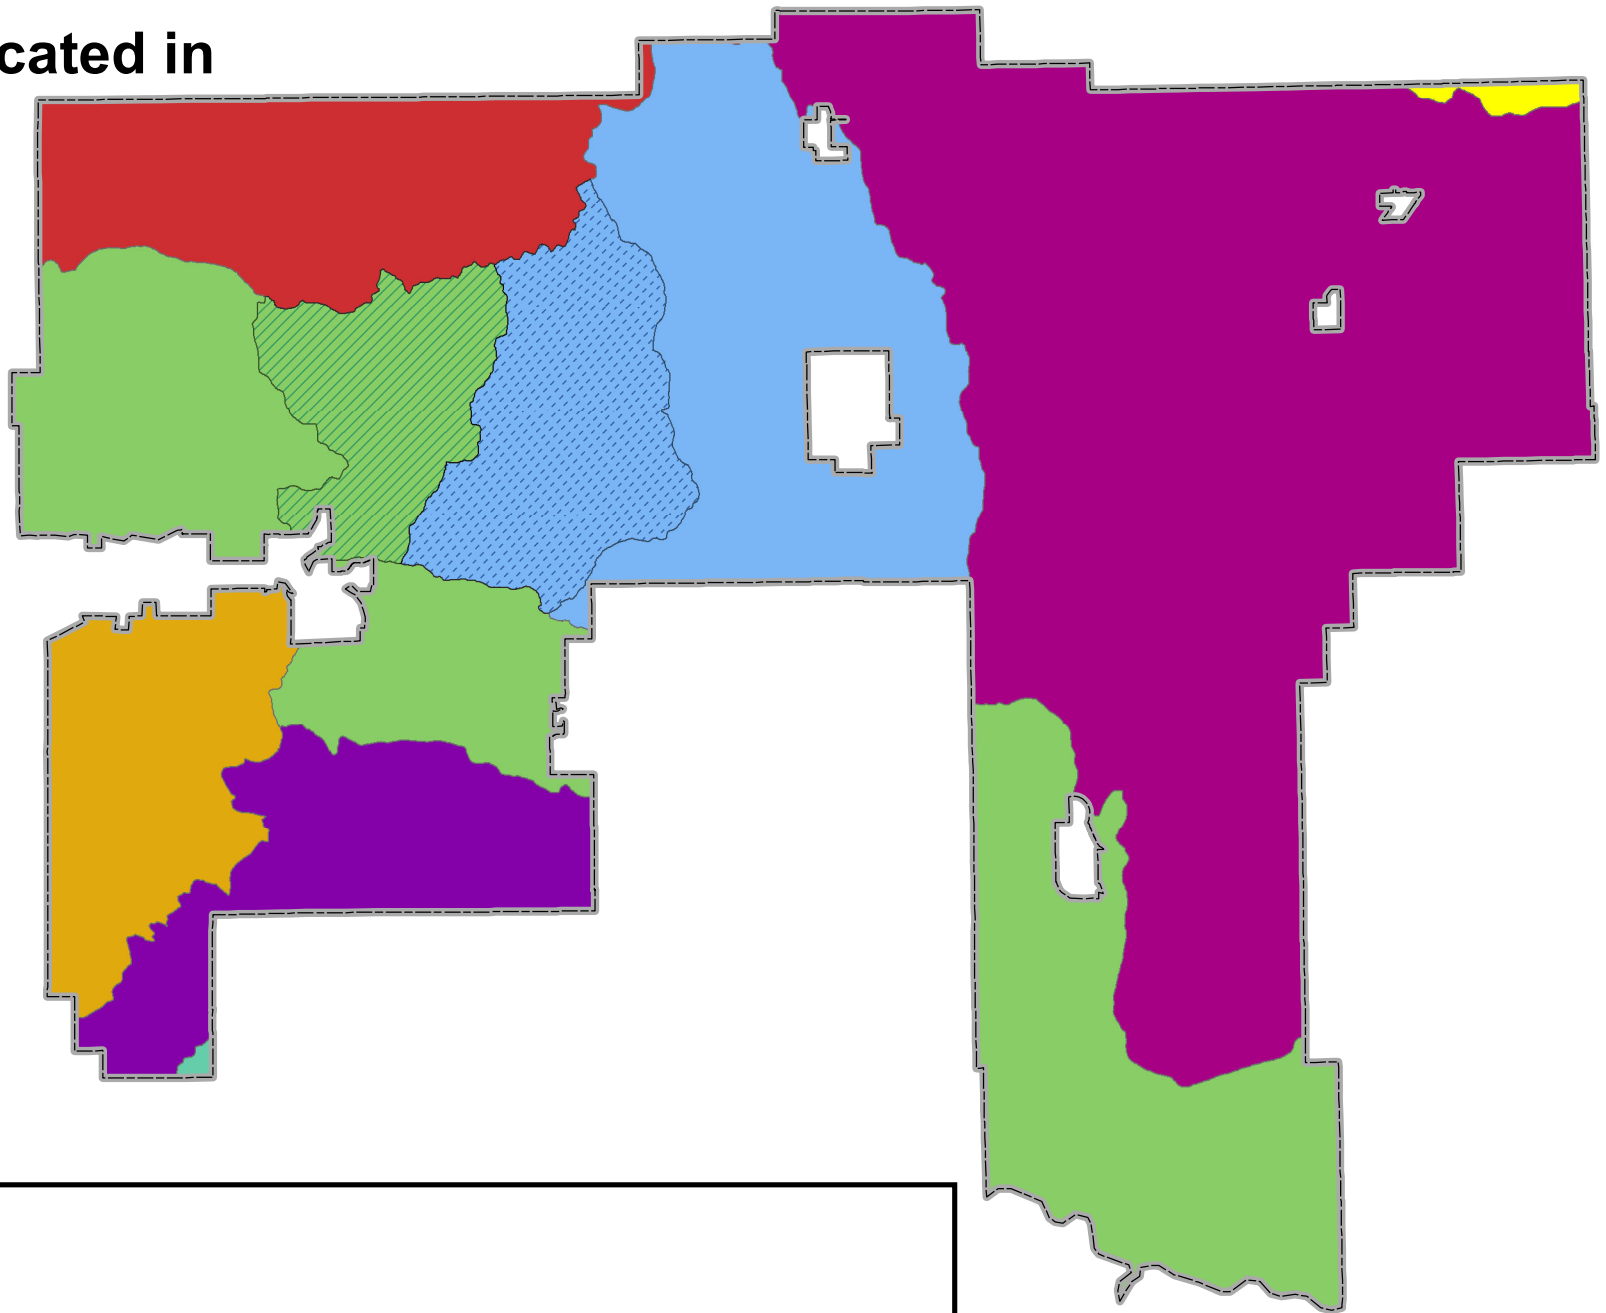

Watersheds located in Rocky View County

Legend

Watershed Basins

 Bow River	 Kneehill Creek	 Big Hill Creek
 Elbow River	 Little Red Deer River	 West Nose Creek
 Fish Creek	 Nose Creek	 Rocky View County Boundary
 Jumpingpound Creek	 Rosebud River	